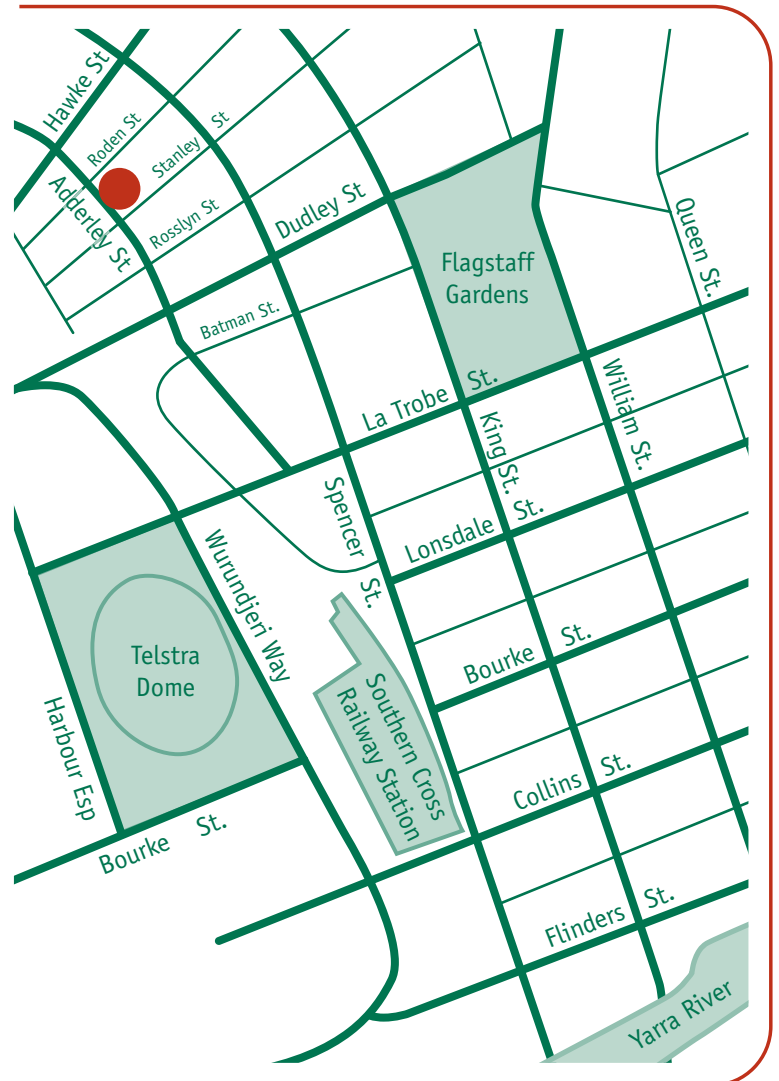

State: Victoria - Melbourne Office

All Conservation Experience programs begin on Fridays, and volunteers must arrive at the office by 11am for their volunteer briefing. Please telephone the office on arrival in Australia.

www.conservationvolunteers.com.au